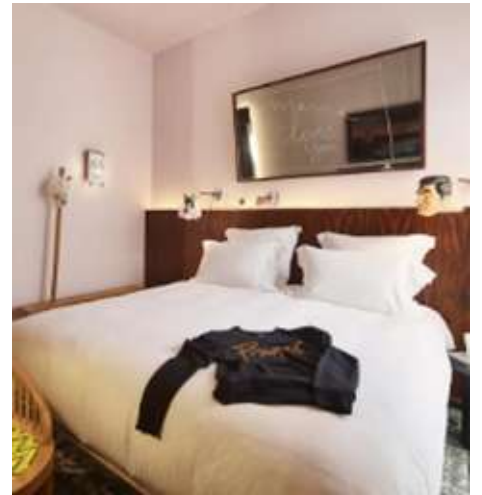

YONEX Luxembourg
Open 2025
Spectators offer