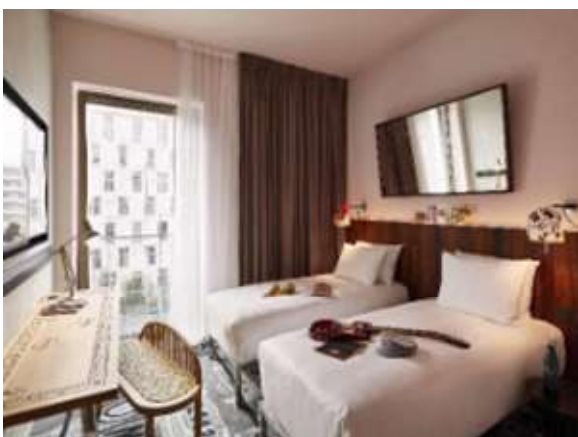

I do look forward to assisting you in making this important event inspired and memorable.

Amandine Vitrac
Reservation Agent

ACCOMMODATION

MEDIUM MAMA DOUBLE

Discover the Medium Mama : A cosy cocoon of 17 to 20m² combining all the assets of the ideal room. With its 5-star bedding, bed 180*200, its 100% satin sheets, you are not ready to forget your night, whether it is calm or agitated. In addition to the comfort, Mama has put the package in all its equipment with its connected TV, its wide choice of movies on demand, its minifridge and its desk, for the most serious among you.

MEDIUM MAMA TWIN

Discover the Medium Mama: A cosy cocoon of 17 to 20m² combining all the assets of the ideal room. With its 5-star bedding, these 2 beds of 90*200, its 100% satin sheets, you are not ready to forget your night, whether it is calm or agitated. In addition to the comfort, Mama has put the package in all its equipment with its connected TV, its wide choice of movies on demand, its minifridge and its desk, for the most serious among you.

LARGE MAMA DOUBLE

The Large Mama is all about space, comfort and everything you need to have a great time! A spacious refuge of 25 to 31m² to decompress after a hard day's work or a trip to Luxembourg. Slip into Mama's soft 100% cotton satin sheets, enjoy free on-demand movies on her connected TV, and relax.

**From Tuesday 29.04.2025 until Monday 05.05.2025
Medium Mama Double rooms**

Price per night Per room	Single Occupancy	Double Occupancy
MEDIUM MAMA DOUBLE	170 €	190 €
BREAKFAST	Included	Included

Conditions